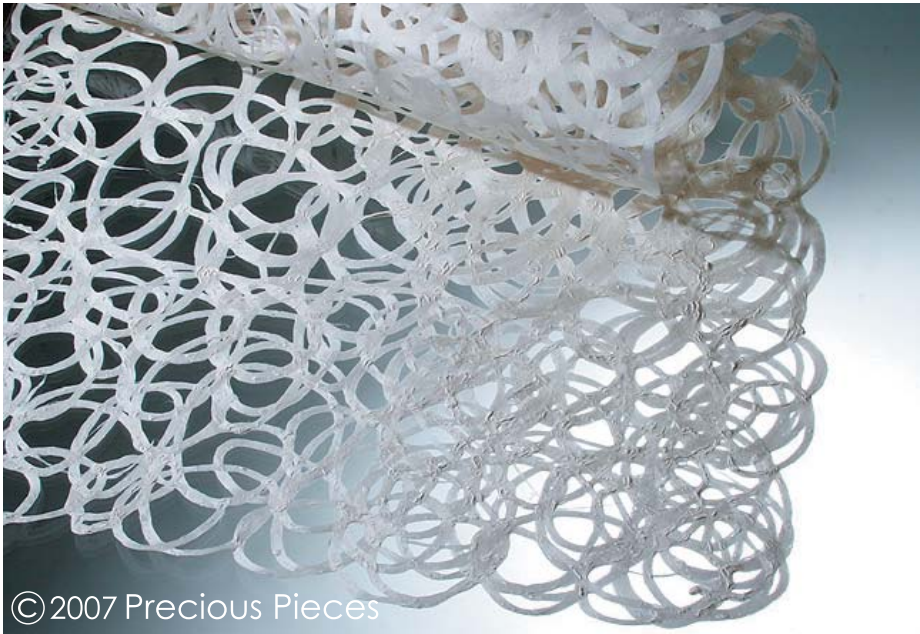

Specification Sheet

©2007 Precious Pieces

30 - Maru / Pacific Pearls

©2007 Precious Pieces

Small Sheet A (in stock): 24" X 36"
(600mm X 900mm)

Medium Sheet B: 82" X 118"
(2100mm X 3000mm)

Project Example

The multiple rings scattered across the parchment defines the Maru washi. These ripples, unlike Uzu washi, overlap one another providing a different texture and design.