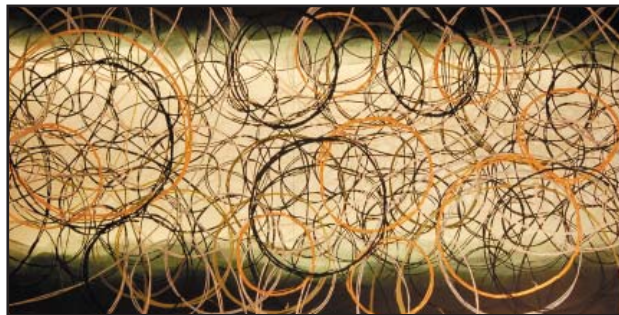

Specification Sheet

©2007 Precious Pieces

30 - Maru / Pacific Pearls

©2007 Precious Pieces

Small Sheet A (in stock): 24" X 36"
(600mm X 900mm)

Medium Sheet B: 82" X 118"
(2100mm X 3000mm)

Project Example

The multiple rings scattered across the parchment defines the Maru washi. These ripples, unlike Uzu washi, overlap one another providing a different texture and design.