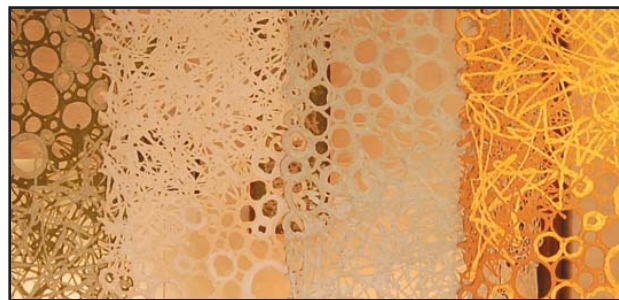

Specification Sheet

©2007 Precious Pieces

30 - Maru / Pacific Pearls

©2007 Precious Pieces

Small Sheet A (in stock): 24" X 36"
(600mm X 900mm)

Medium Sheet B: 82" X 118"
(2100mm X 3000mm)

Project Example

The multiple rings scattered across the parchment defines the Maru washi. These ripples, unlike Uzu washi, overlap one another providing a different texture and design.