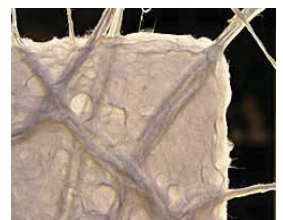

Specification Sheet

25 - Tako

Small Sheet A (in stock): 24" X 36"
(600mm X 900mm)

Medium Sheet B: 82" X 118"
(2100mm X 3000mm)

Tako washi allows for distinction of washi shapes, yet the individual shapes are connected to one another by a web of washi. The square washi is sometimes ornamented with any given character.