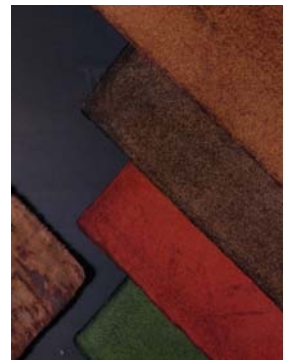

Precious Pieces
Architectural Parchment For Interiors

5 Tudor City Pl. #102, New York, NY 10017
(P) 212-682-8505 (F) 212-682-6004
www.precious-piece.com info@precious-piece.com

Sep. 16, 2009