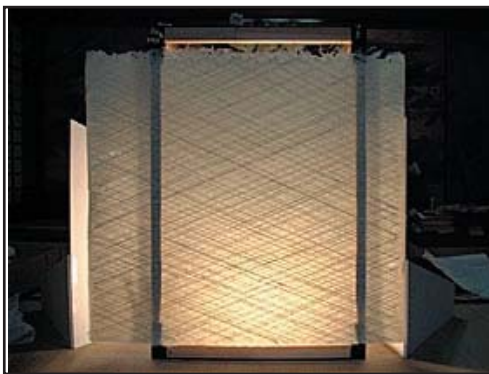

## 26 - Hishi / Garden Jewel

Small sheet A (in stock): 24" X 36"  
(600mm X 900mm)

Medium Sheet B: 82" X 118"  
(2100mm X 3000mm)

### Project Example

Hishi washi has a distinct texture in which the lines of washi are protruded from the parchment in a diagonal pattern. The separation of lines to make the distinct diamond varies across the washi.