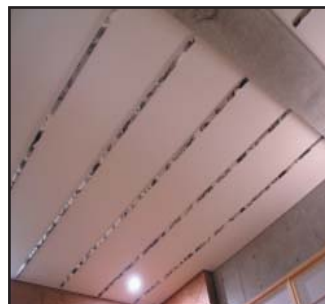

Specification Sheet

© 2007 Precious Pieces

20 - Muji / Sand Hill

© 2007 Precious Pieces

Small Sheet B (in stock): 24" X 39"
(600mm X 1000mm)

Medium Sheet B: 82" X 118"
(2100mm X 3000mm)

Project Example

Muji washi brings forth the characteristics of any given setting for this particular washi does not have any pattern, ornamentation, or texture.