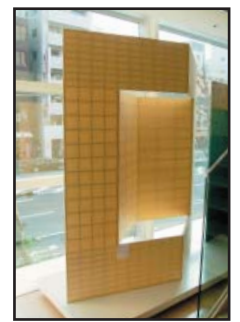

Specification Sheet

© 2007 Precious Pieces

20 - Muji / Sand Hill

© 2007 Precious Pieces

Small Sheet B (in stock): 24" X 39"
(600mm X 1000mm)

Medium Sheet B: 82" X 118"
(2100mm X 3000mm)

Project Example

Muji washi brings forth the characteristics of any given setting for this particular washi does not have any pattern, ornamentation, or texture.