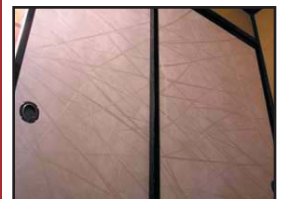

Mt. Kisco Residence, NY

Close up

With its faint features across the washi to portray web of straw across a surface, Wara washi brings tranquility into a setting and enhances a room's characteristics.

Kuo's Restaurant, PA