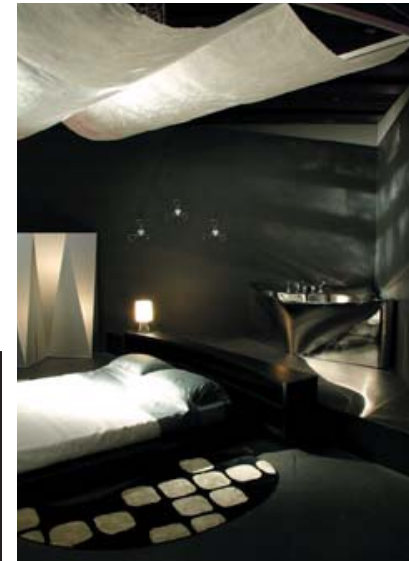

Milano Salone 2003
Restaurant Signage, Tokyo