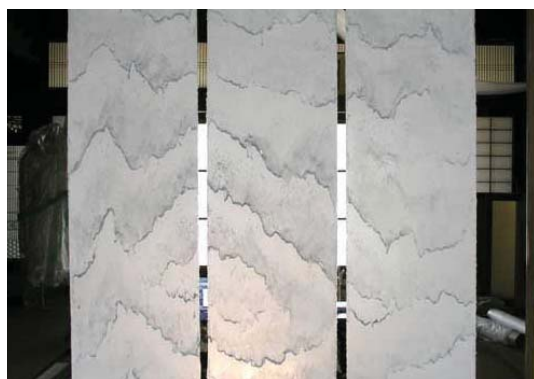

## 103 - Ramon / Spring Waterfalls

©2007 Precious Pieces

Small Sheet A (in stock): 24" X 36"  
(600mm X 900mm)

Medium Sheet B: 82" X 118"  
(2100mm X 3000mm)

## Project Example

Ramon washi is composed within layer. Resulting from the overlays of washi, darks and lights are emphasized on the washi providing a distinguished texture and pattern.

Pattern Designs shown are not necessarily the only patterns available, as clients themselves may implement a style of their own.