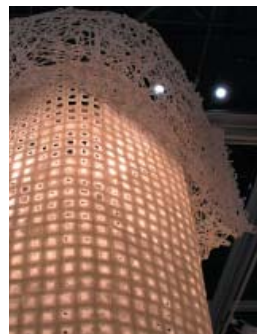

perforated version