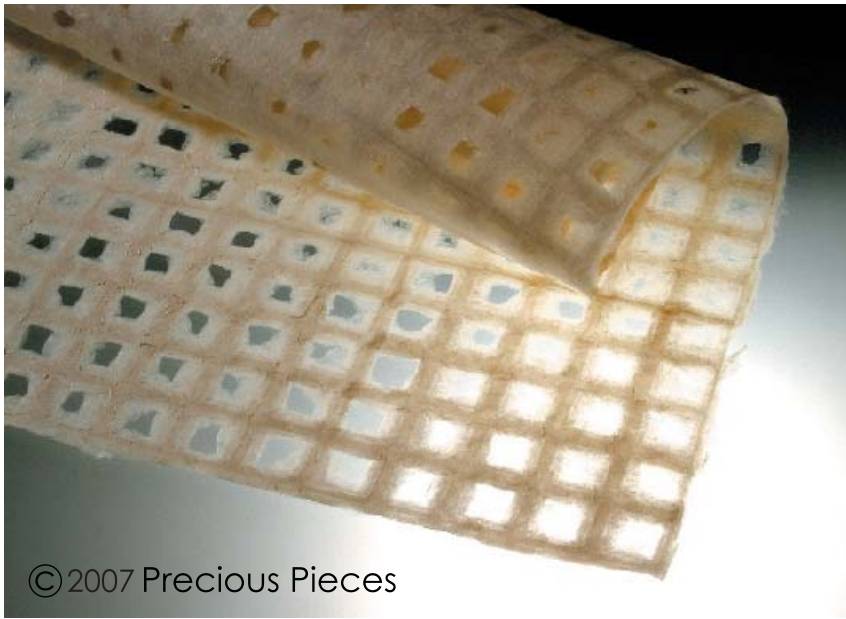

Specification Sheet

© 2007 Precious Pieces

06- Mado / Rustic Windows

Small Sheet B (in stock): 24" X 39"
(600mm X 1000mm)

Medium Sheet B: 82" X 118"
(2100mm X 3000mm)

Custom Large Parchment

Lamp Shade

Mado washi reflects the meaning with a perpendicular grid in uneven lines to bring forth a rustic effect. To bring for the window meaning, this washi is porous allowing light to pass through in various areas.

Lamp Shade

perforated version

imperforate version

Precious Pieces
Architectural Parchment For Interiors

5 Tudor City Pl. #102, New York, NY 10017
(P) 212-682-8505 (F) 212-682-6004
www.precious-piece.com info@precious-piece.com