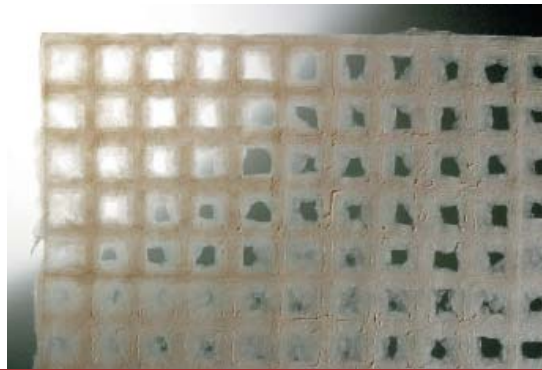

Specification Sheet

© 2007 Precious Pieces

06- Mado / Rustic Windows

Small Sheet B (in stock): 24" X 39"
(600mm X 1000mm)

Medium Sheet B: 82" X 118"
(2100mm X 3000mm)

Custom Large Parchment

Lamp Shade

Mado washi reflects the meaning with a perpendicular grid in uneven lines to bring forth a rustic effect. To bring for the window meaning, this washi is porous allowing light to pass through in various areas.

Lamp Shade

perforated version

imperforate version

Precious Pieces
Architectural Parchment For Interiors

5 Tudor City Pl. #102, New York, NY 10017
(P) 212-682-8505 (F) 212-682-6004
www.precious-piece.com info@precious-piece.com