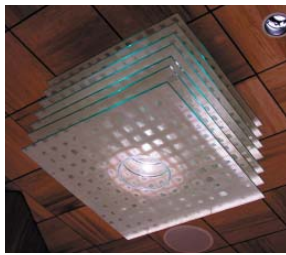

Specification Sheet

© 2007 Precious Pieces

06- Mado / Rustic Windows

Small Sheet B (in stock): 24" X 39"
(600mm X 1000mm)

Medium Sheet B: 82" X 118"
(2100mm X 3000mm)

Custom Large Parchment

Lamp Shade

Mado washi reflects the meaning with a perpendicular grid in uneven lines to bring forth a rustic effect. To bring for the window meaning, this washi is porous allowing light to pass through in various areas.