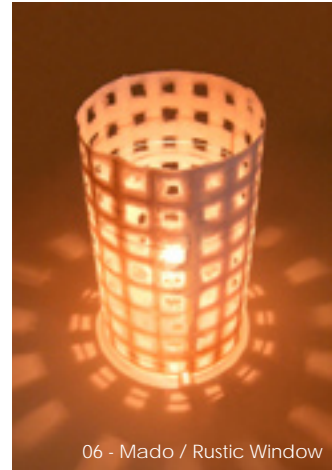

06 - Mado / Rustic Window

Lighting