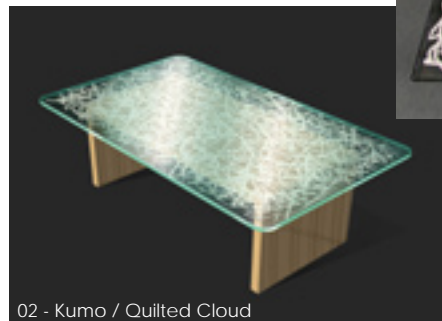

MEGU Midtown, NYC

WahShi™ shows its beauty the most when it's seen illuminated.

20 - Muji / Sand Hill

13 - Hoshi / Star Canopy

Orb Light

Furniture

Glass table top, Resin top, Furniture face.

02 - Kumo / Quilted Cloud