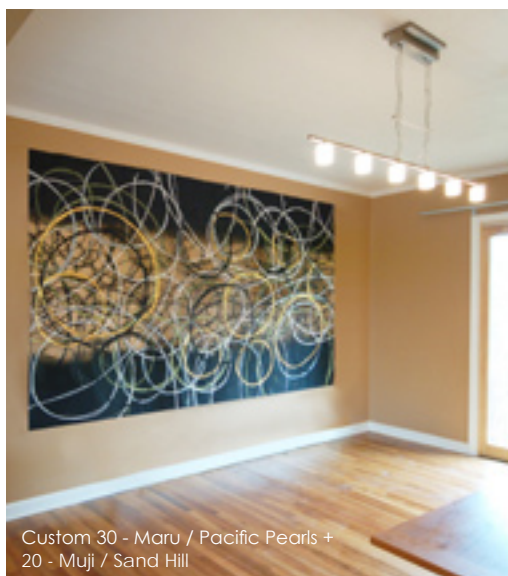

Custom 30 - Maru / Pacific Pearls

Custom 30 - Maru / Pacific Pearls +
20 - Muji / Sand Hill

Residence in Queens, NYC