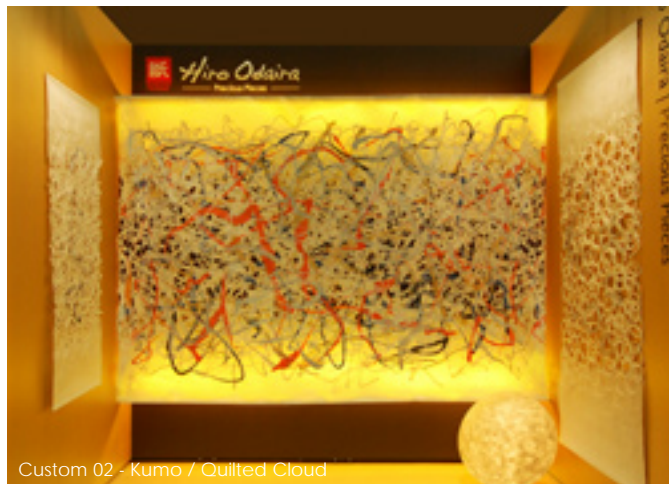

Custom 02 - Kumo / Quilted Cloud

Show Booth at AD Show, NYC

Wall décor

WahShi™ is commonly used as wall art, hanging art, tapestry, scroll, and others. **WshShi™** décor embodies a masterful blend of contemporary art and traditional craft.