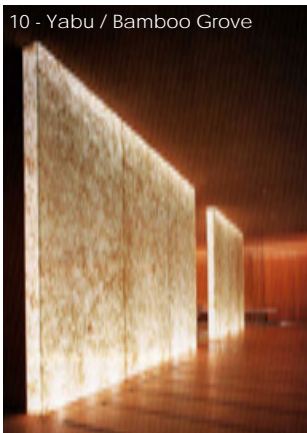

Roppongi Hills, Tokyo