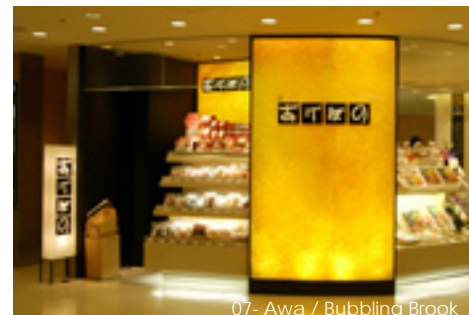

02 - Kumo / Quilted Cloud

07 - Awa / Bubbling Brook

Yale University Art Gallery

Signage

Silk screen print & commercial printing are available for WahShi™

12 - Kinu / Artisan Silk

Keyakizaka Restaurant, Tokyo