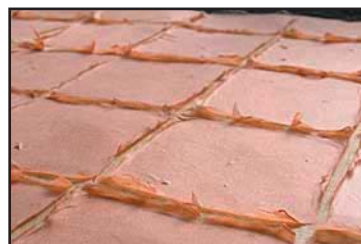

Precious Pieces
Architectural Parchment For Interiors

5 Tudor City Pl. #102, New York, NY 10017
(P) 212-682-8505 (F) 212-682-6004

www.precious-piece.com info@precious-piece.com

July 20, 2009