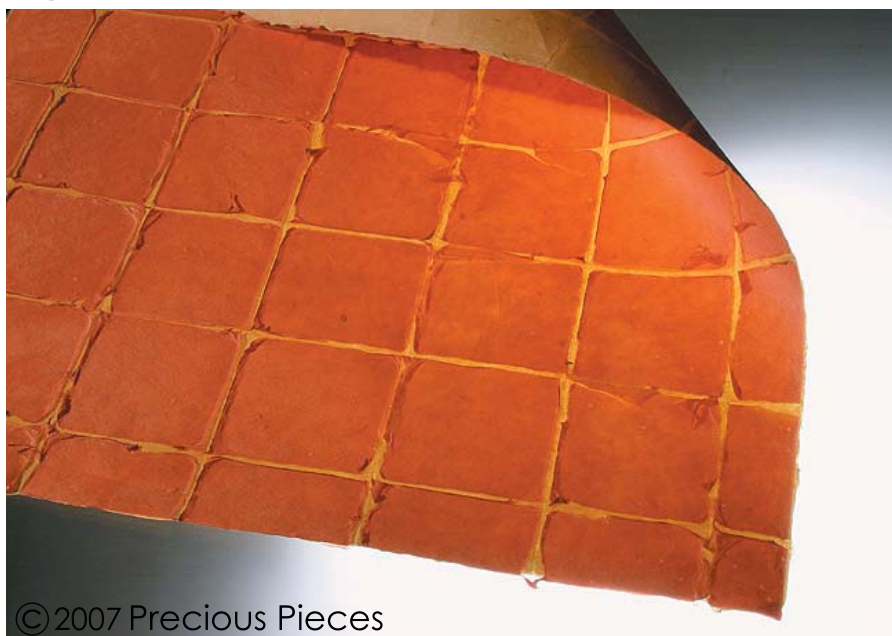

## 29 - Kaku / Kyoto Grid

Small Sheet A (in stock): 24" X 36"  
(600mm X 900mm)

Medium Sheet B: 82" X 118"  
(2100mm X 3000mm)

Kaku washi brings about a ceramic tile feeling to a setting, but in a softer approach. The washi is strictly perpendicular, solid square format. The color of the washi may be dyed to any given color chip.