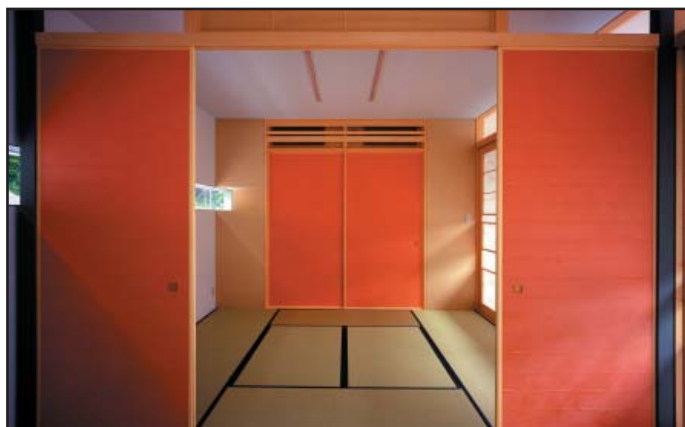

Precious Pieces
Architectural Parchment For Interiors

5 Tudor City Pl. #102, New York, NY 10017
(P) 212-682-8505 (F) 212-682-6004

www.precious-piece.com info@precious-piece.com

July 20, 2009