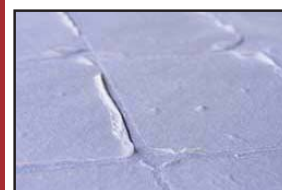

## 29 - Kaku / Kyoto Grid

Small Sheet A (in stock): 24" X 36"  
(600mm X 900mm)

Medium Sheet B: 82" X 118"  
(2100mm X 3000mm)

Kaku washi brings about a ceramic tile feeling to a setting, but in a softer approach. The washi is strictly perpendicular, solid square format. The color of the washi may be dyed to any given color chip.