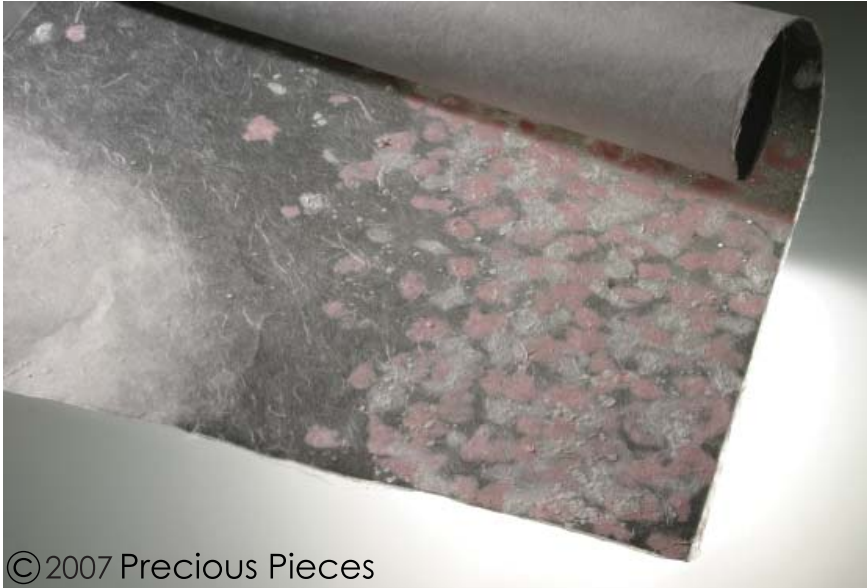

## 24 - Hana

Small Sheet A (in stock): 24" X 36"  
(600mm X 900mm)

Medium Sheet B: 82" X 118"  
(2100mm X 3000mm)

Hana washi brings a dramatic bold attitude towards a setting with its use of multiple colors in a floral fashion. Its array of colors is artistically fashioned in gradients, splashes, and designs. The washi may be dyed to any color chips; it is not limited to our color chart.