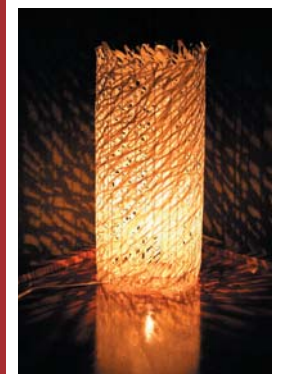

Custom Lamp Shade

Precious Pieces
Architectural Parchment For Interiors

5 Tudor City Pl. #102, New York, NY 10017
(P) 212-682-8505 (F) 212-682-6004
www.precious-piece.com info@precious-piece.com

July 16, 2009