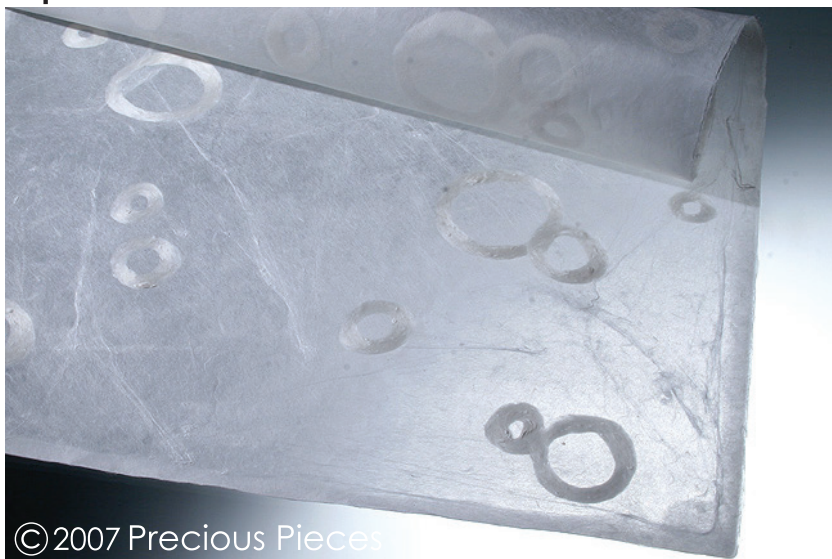

Specification Sheet

© 2007 Precious Pieces

104 - Kazari kinu/ Decorative Artisan Silk

Small Sheet B: 24" X 39"
(600mm X 1000mm)

Medium Sheet B: 82" X 118"
(2100mm X 3000mm)

© 2007 Precious Pieces

Through the light

This parchment is highly flexible in allowing the client to implement any designs, any pattern, or any texture onto the Kinu washi. There is no limit to what designs that can be transferred onto the washi. Kinu washi is the fusion of washi parchment paper and silk. The pattern, design, or texture can be submitted in any format (ie. pdf, jpeg, tif, etc)