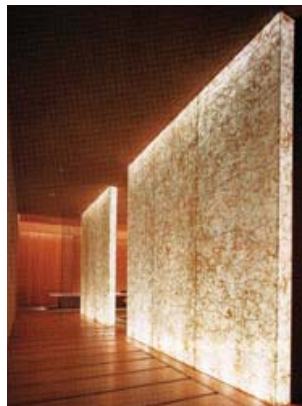

Roppongi Hills, Tokyo

Precious Pieces
Architectural Parchment For Interiors

5 Tudor City Pl. #102, New York, NY 10017
(P) 212-682-8505 (F) 212-682-6004
www.precious-piece.com info@precious-piece.com

July 14, 2009