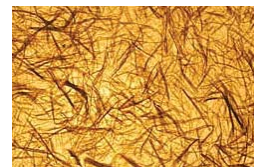

Precious Pieces
Architectural Parchment For Interiors

5 Tudor City Pl. #102, New York, NY 10017
(P) 212-682-8505 (F) 212-682-6004
www.precious-piece.com info@precious-piece.com

July 14, 2009