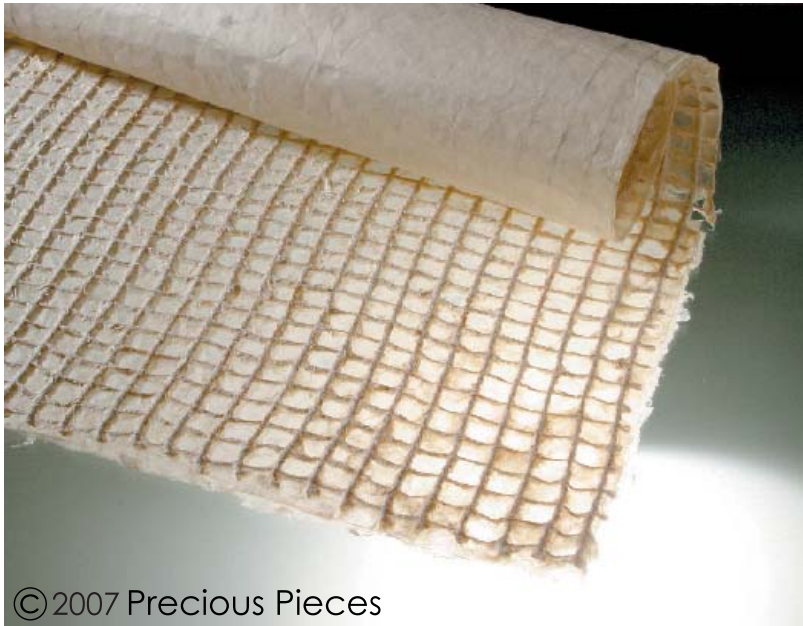

Specification Sheet

04- Ami / Loose Weave

Small Sheet B (in stock): 24" X 39"
(600mm X 1000mm)

Medium Sheet B: 82" X 118"
(2100mm X 3000mm)

Project Example

Ami washi is strictly perpendicular with even squares running throughout the washi. It reflects the hardworking fishermen and their essential need: the woven net.