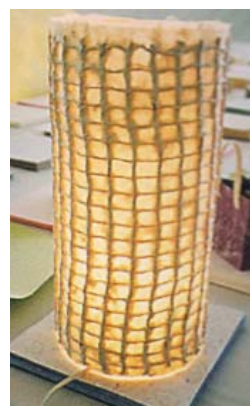

Custom Lamp Shade