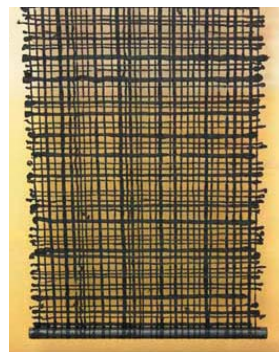

## 03- Michi / Hidden Sidestreets

© 2007 Precious Pieces

Small sheet B: 24" X 39"  
(600mm X 1000mm)

Medium sheet B: 82" X 118"  
(2100mm X 3000mm)

## Project Example

Michi washi reflects the street characteristics in its grid-like form. It achieves the busy Manhattan city streets with its running lines in perpendicular form.

Window Shade, NYC

Custom Wall hanging