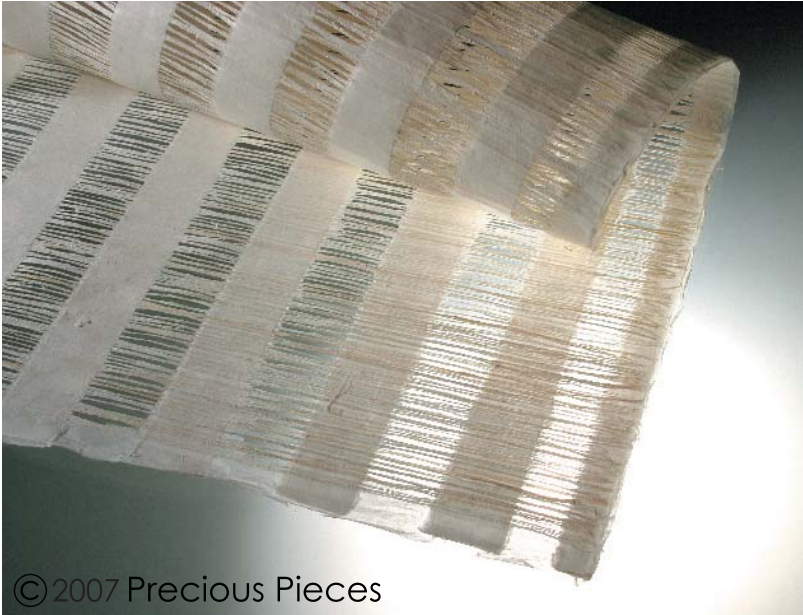

Specification Sheet

©2007 Precious Pieces

01 - Ame / Hypnotic Rain

©2007 Precious Pieces

Small sheet A: 24" X 36"
(600mm X 900mm)
Medium sheet A: 39" X 78"
(1000mm X 2000mm)

Sliding Door

Wall hanging

Custom Lamp Shade

Lamp Shade

Ame washi brings forth the raining effect as it drizzles down the surface area trailing a string of water drops. It allows a variety of different lighting through the washi with its various entries through the parchment.