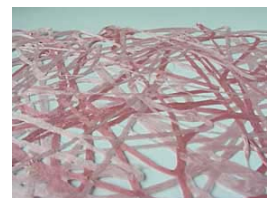

## Color Variations

1. Natural

2. Purple  
Torinoko#2225/#2255

3. Green  
Torinoko#2247/#2251

4. Pink  
Torinoko#2179/#2222

5. Gold  
Torinoko#2303/#2331

6. Blue  
Torinoko#2207/#2253

Combination with 12-Kinu

Edge Treatment  
(02-Kumo + 20-Muji)