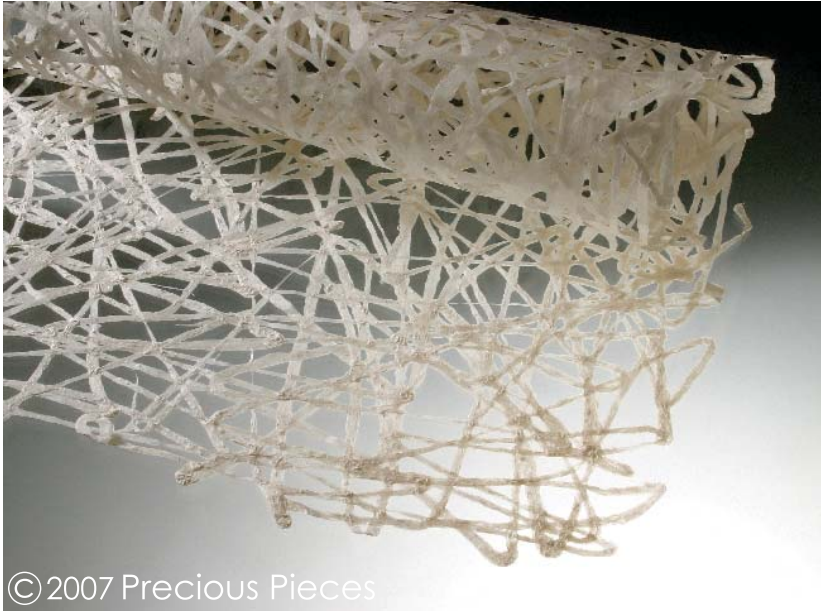

## 02 - Kumo / Quilted Cloud

Standard sheet A: 24" X 36" (600mm X 900mm)  
Extra Large sheet: 82" X 118" (2100mm X 3000mm)